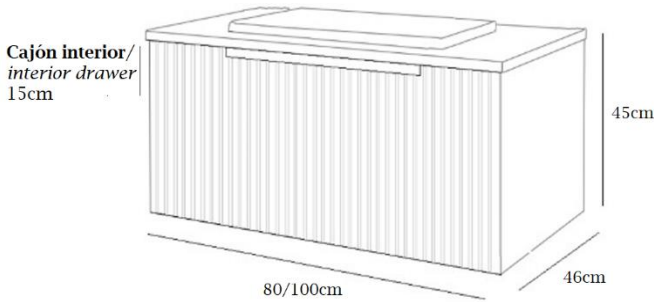

DIBUJOS TÉCNICOS / TECHNICAL DRAWINGS