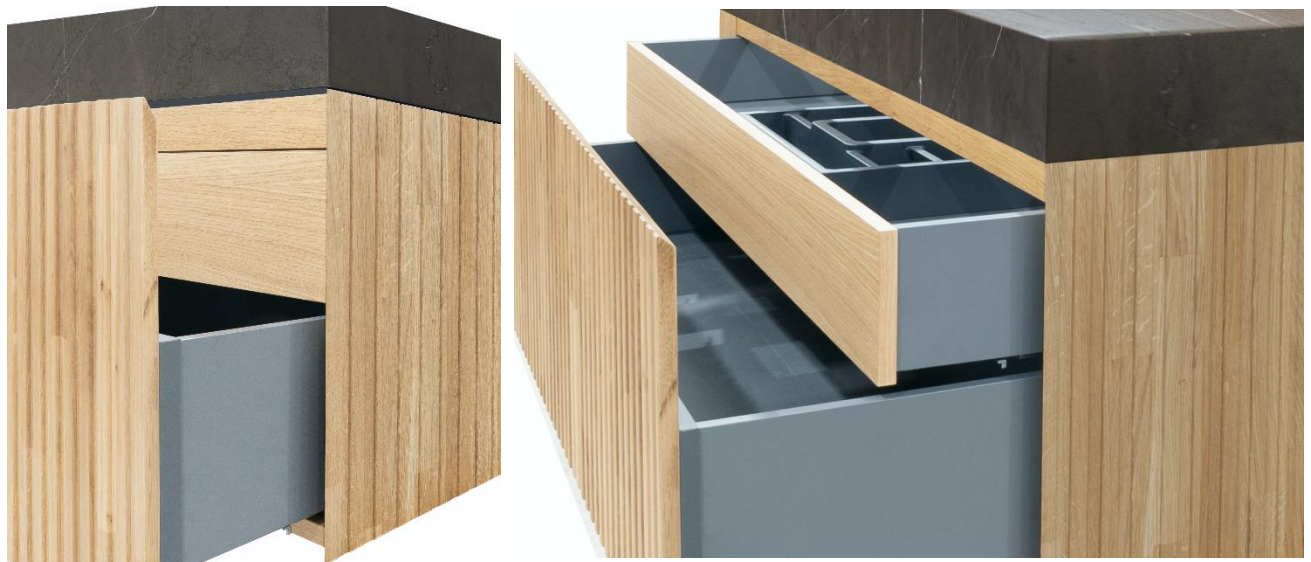

Características: Mueble fabricado en roble con cajón exterior decorado con líneas madera, con guías de extracción total, y cajón interior con push-open; Salvafión con separadores; Encimera fabricada en piedra con lavabo integrado con inclinación

Features: Vanity made in oak with exterior drawer decorated with wooden lines, with exterior drawer full extraction and soft close system and interior drawer push-open system; U-Shape save-siphon with organizers; Worktop made on stone with integrated sink with inclination

80cm - Mueble con cajón exterior y cajón interior // Vanity with exterior drawer and interior drawer	1089
80cm - Encimera de piedra lavabo con inclinación //Stone worktop with inclination sink	1022
80cm - Mueble + Encimera con lavabo // Vanity + Worktop with sink	2111

100cm - Mueble con cajón exterior y cajón interior // Vanity with exterior drawer and interior drawer	1208
100cm - Encimera de piedra lavabo ancho especial 70cm //Stone worktop with special wide sink 70cm	1454
100cm - Mueble + Encimera con lavabo ancho especial // Vanity + Worktop with special wide sink	2662

120cm - Mueble con cajón exterior y cajón interior // Vanity with exterior drawer and interior drawer	1342
120cm - Encimera de piedra lavabo ancho especial 90cm //Stone worktop with special wide sink 90cm	1824
120cm - Mueble + Encimera con lavabo ancho especial // Vanity + Worktop with sink	3166