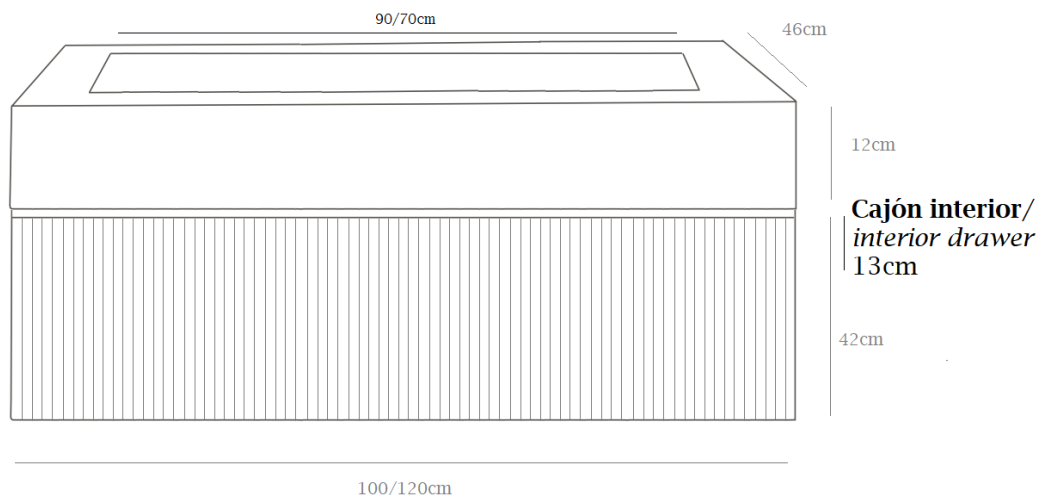

Espejo con led laterales 80cm con sensor // <i>Mirror with lateral led 80cm with sensor</i>	270
Espejo con led laterales 100cm con sensor // <i>Mirror with lateral led 100cm with sensor</i>	284
Espejo con led laterales 120cm con sensor // <i>Mirror with lateral led 120cm with sensor</i>	297

Grifo Roxy black gun / oro / oro rosa // <i>Roxy tap black gun / gold / rose gold</i>	133
Grifo Roxy cromo // <i>Roxy tap chrome</i>	111

Notas: Gran variedad en **colores** para encimera y mueble; Posibilidad de elegir otro tipo de **lavabo** para mueble (cerámico o de piedra) o balda + lavabo sobreponer
Notes: Great variety in **colours** for countertop and vanity; Possibility of choosing another kind **sink** for the vanity (ceramic or stone) or colour top + countertop sink

DIBUJOS TÉCNICOS / TECHNICAL DRAWINGS