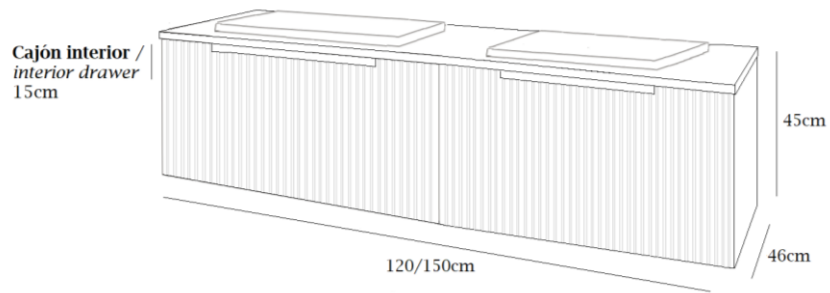

DIBUJOS TÉCNICOS / TECHNICAL DRAWINGS