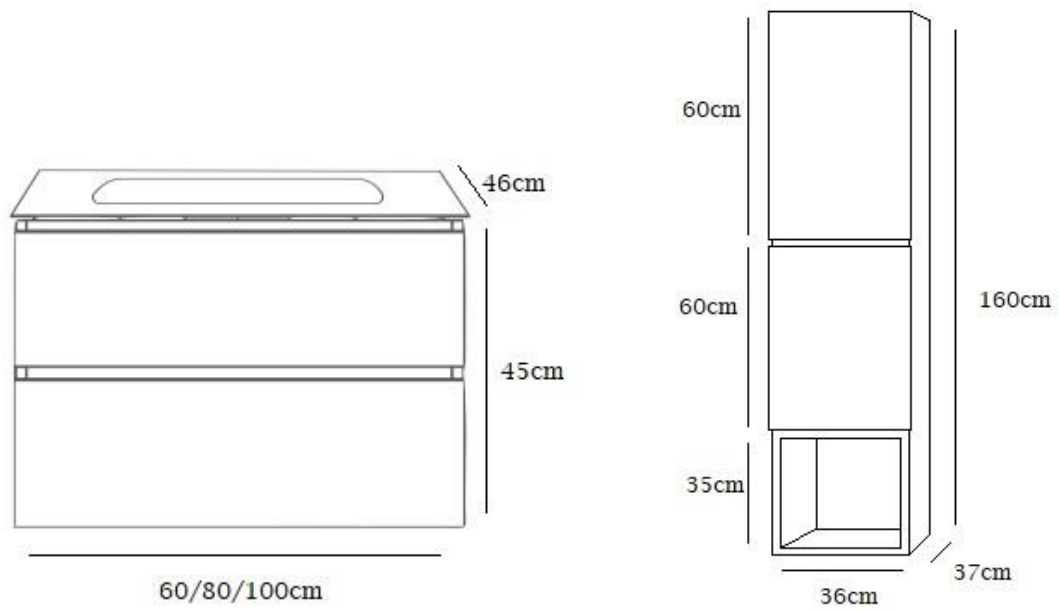

DIBUJOS TÉCNICOS / TECHNICAL DRAWINGS