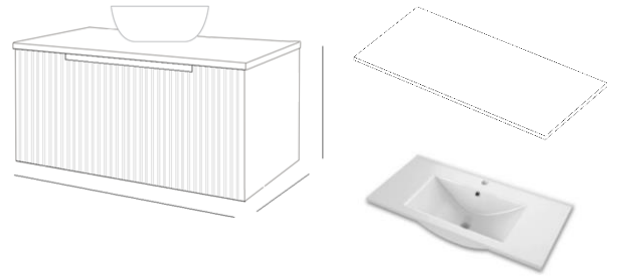

**Balda de solid surface disponible en varios colores – para colocar entre el mueble y el lavabo //**  
*Solid surface shelf in different colours – to be placed between the vanity and the sink*

<b>80cm - Balda color/Colour shelf: 244</b>
<b>100cm - Balda color/Colour shelf: 292</b>
<b>120cm - Balda color/Colour shelf: 341</b>
<b>150cm - Balda color/Colour shelf: 483</b>