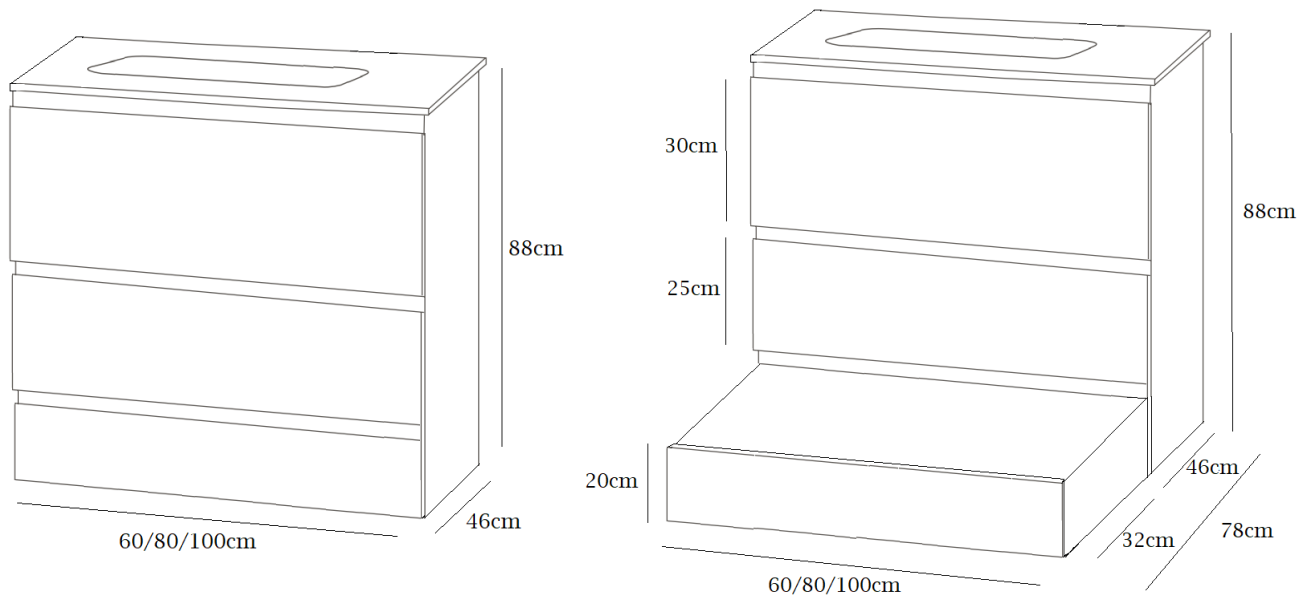

DIBUJOS TÉCNICOS / TECHNICAL DRAWINGS