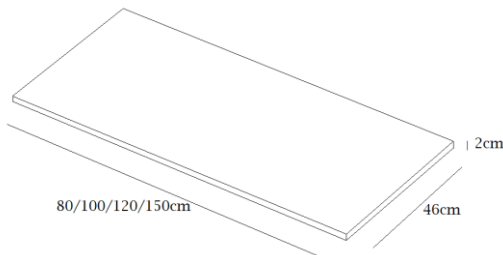

**Balda de solid surface disponible en varios colores – para colocar entre el mueble y el lavabo //**  
*Solid surface shelf in different colours – to be placed between the vanity and the sink*

<b>80cm - Balda color/Colour shelf: 244</b>
<b>100cm - Balda color/Colour shelf: 292</b>
<b>120cm - Balda color/Colour shelf: 341</b>
<b>150cm - Balda color/Colour shelf: 483</b>